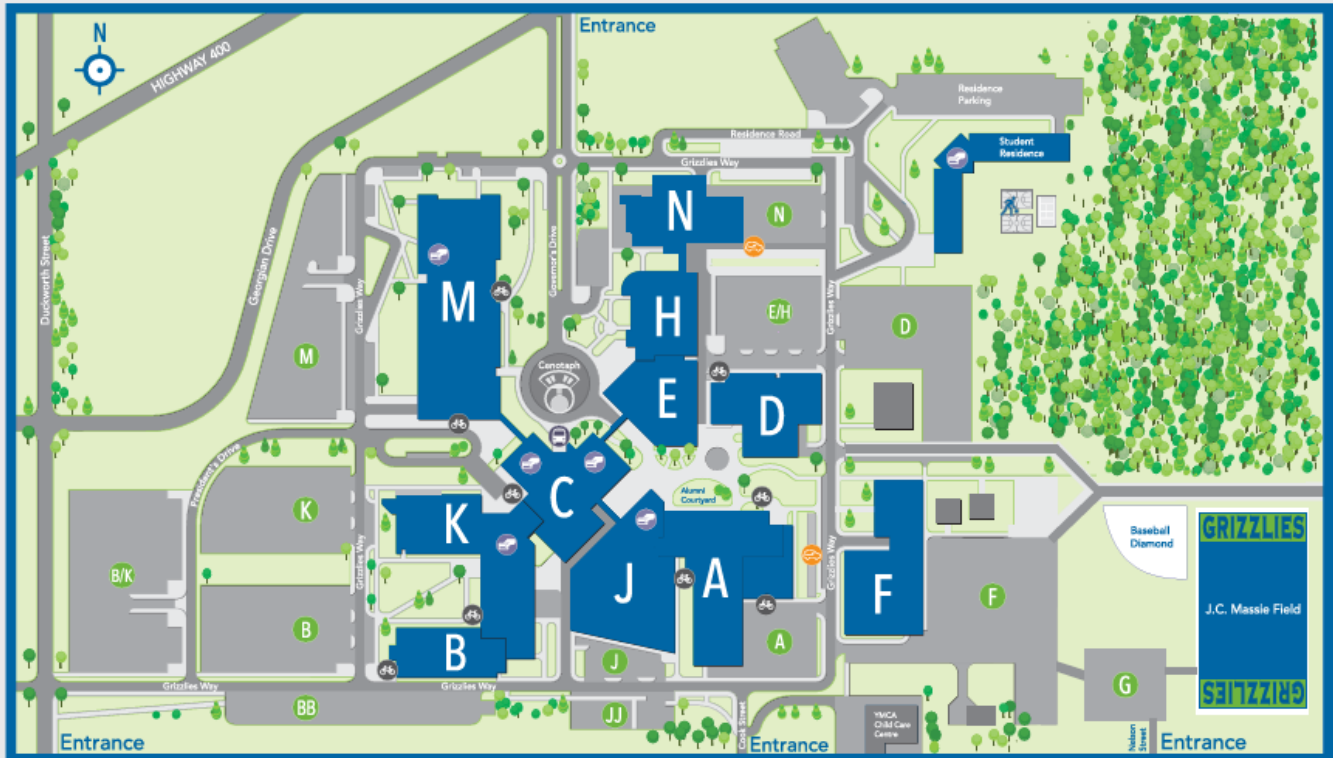

Georgian College – Barrie Campus

Campus Map

A	B	C	D	E	F	H	J	K	M	N
Centre for Engineering Technologies Centre for Sustainable Technologies	Founders Building	Student Services Centre	Helen and Arch Brown Centre for Design and Visual Arts	Centre for Hospitality, Tourism and Recreation	Centre for Skilled Trades	Automotive Business School of Canada	Student Life Centre	University Partnership Centre	Sadlon Centre for Health, Wellness and Sciences	Advanced Technology, Innovation and Research Centre

FROM MIDLAND CAMPUS TO BARRIE CAMPUS

649 Prospect Boulevard, Midland – to – 1 Georgian Drive, Barrie

TEACHERS, PARENTS AND VISITORS

All teachers and parents attending the Qualifying Competitions will be able to purchase lunch on campus in Barrie. In addition, the Barrie Campus is a short drive to a large variety of restaurants on Bayfield Street such as:

- North Barrie Crossing Shopping Center.
  - Boston Pizza North Barrie
  - Freshii
  - Sunset Grill
  - Montana’s
  - State & Main Kitchen & Bar